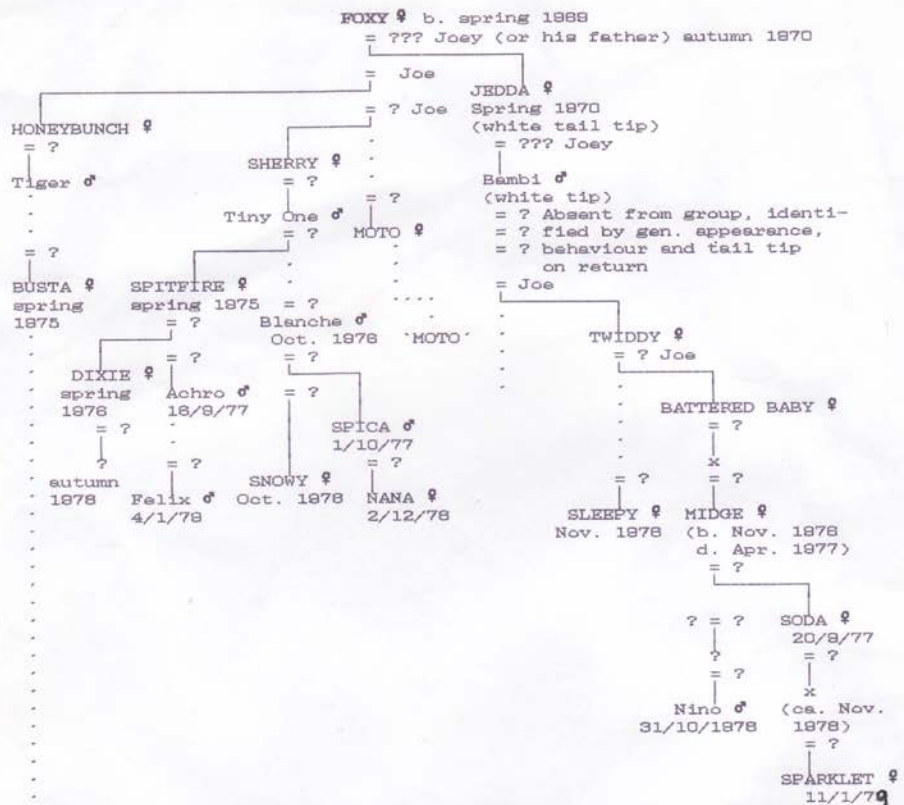

Genealogies 1968-1978  
Newport  
( 'Pig', unqualified, refers to Big Pink Pig)

Foxy's family were basically russet coloured, short-eared creek possums. Of her descendants, Jedda and Honeybunch and their descendants took after the larger Jenny-poss line, while Moto and Sherry and her descendants, though obviously crosses, took more after the Foxy-poss side of the family.

MIRI ♀  
 Conceived somewhere else in Newport, autumn 1875, transferred to Ingleside, Sept. 1875, then back to Newport, summer 1875/1878.

MRS. POSS ♀  
 = ? spring 1888

Ingleside