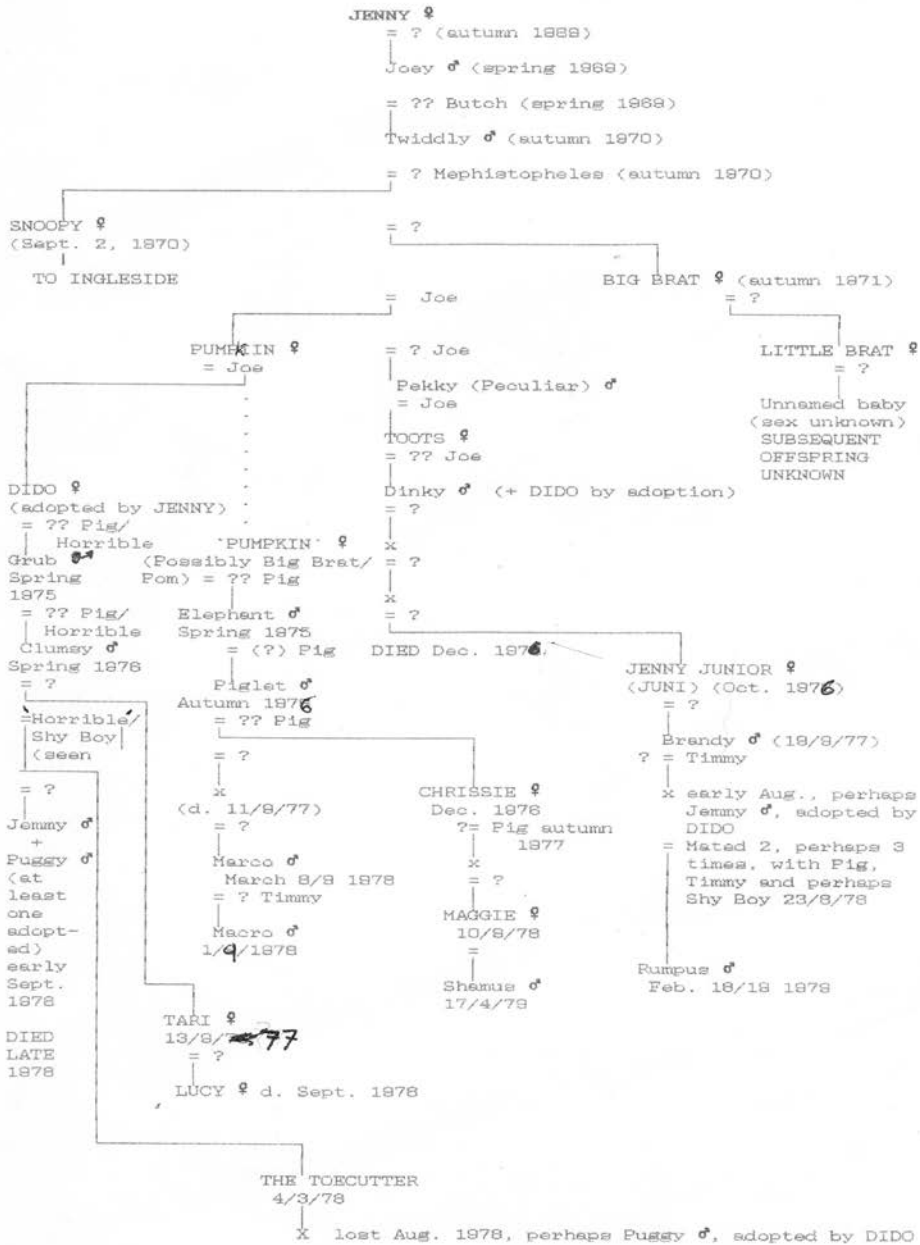

Genealogies 1968-1978  
Newport  
( 'Pig', unqualified, refers to Big Pink Pig)

Foxy's family were basically russet coloured, short-eared creek possums. Of her descendants, Jedda and Honeybunch and their descendants took after the larger Jenny-poss line, while Moto and Sherry and her descendants, though obviously crosses, took more after the Foxy-poss side of the family.

MIRI ♀  
 Conceived somewhere else in Newport, autumn 1875, transferred to Ingleside, Sept. 1875, then back to Newport, summer 1875/1878.

MRS. POSS ♀  
 = ? spring 1888

Ingleside