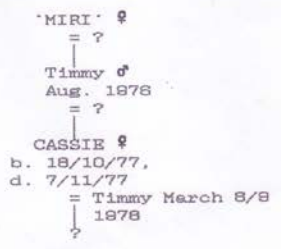

Genealogies 1968-1978  
Newport  
( 'Pig', unqualified, refers to Big Pink Pig)

Foxy's family were basically russet coloured, short-eared creek possums. Of her descendants, Jedda and Honeybunch and their descendants took after the larger Jenny-poss line, while Moto and Sherry and her descendants, though obviously crosses, took more after the Foxy-poss side of the family.

MIRI ♀  
 Conceived somewhere else in Newport, autumn 1875, transferred to Ingleside, Sept. 1875, then back to Newport, summer 1875/1878.

MRS. POSS ♀  
 = ? spring 1888

Ingleside