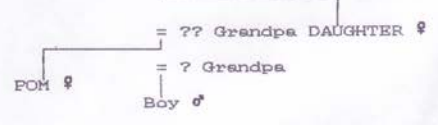

Genealogies 1968-1978  
Newport  
( 'Pig', unqualified, refers to Big Pink Pig)

Foxy's family were basically russet coloured, short-eared creek possums. Of her descendants, Jedda and Honeybunch and their descendants took after the larger Jenny-poss line, while Moto and Sherry and her descendants, though obviously crosses, took more after the Foxy-poss side of the family.

MIRI ♀  
 Conceived somewhere else in Newport, autumn 1875, transferred to Ingleside, Sept. 1875, then back to Newport, summer 1875/1878.

MRS. POSS ♀  
 = ? spring 1888

Ingleside